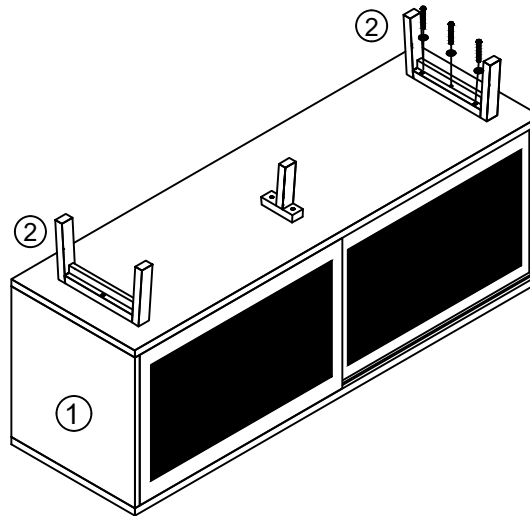

PARTS & HARDWARE.

PART LIST

NO.	DESCRIPTION	IMAGE	Qty
A.	MEDIA CONSOLE		1
B.	LEG		2
C.	MIDDLE LEG		1

HARDWARE LIST

D.	Allen Bolt 6 x 25 mm		8
E.	Washer 8 x 16 mm		8
F.	Allen Key 4mm		1

NOTES.

Thank you for purchasing this quality product!
Be sure to check all packing material carefully
for small part that May have come loose inside
the carton during shipping.

CAUTION: The Item is heavy, assembly
should be performed by four people.

STEP 1.