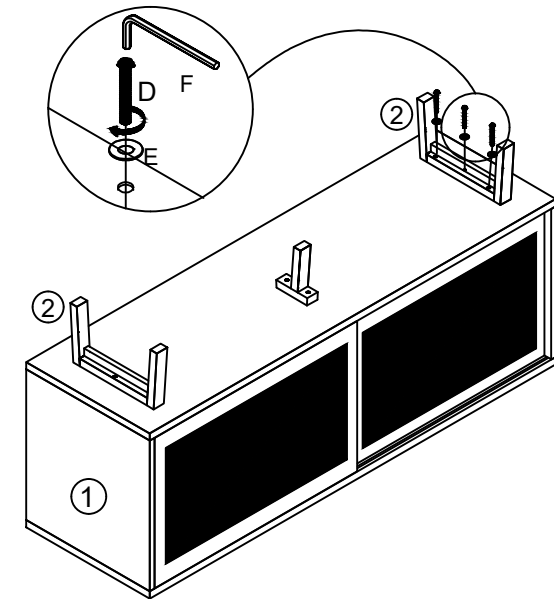

PARTS & HARDWARE.

PART LIST

NO.	DESCRIPTION	IMAGE	Qty
A.	MEDIA CONSOLE		1
B.	LEG		2
C.	MIDDLE LEG		1

HARDWARE LIST

D.	Allen Bolt 6 x 25 mm		8
E.	Washer 8 x 16 mm		8
F.	Allen Key 4mm		1

NOTES.

Thank you for purchasing this quality product!
Be sure to check all packing material carefully
for small part that May have come loose inside
the carton during shipping.

CAUTION: The Item is heavy, assembly
should be performed by four people.

STEP 1.

STEP 2.

STEP 3.

STEP 4.